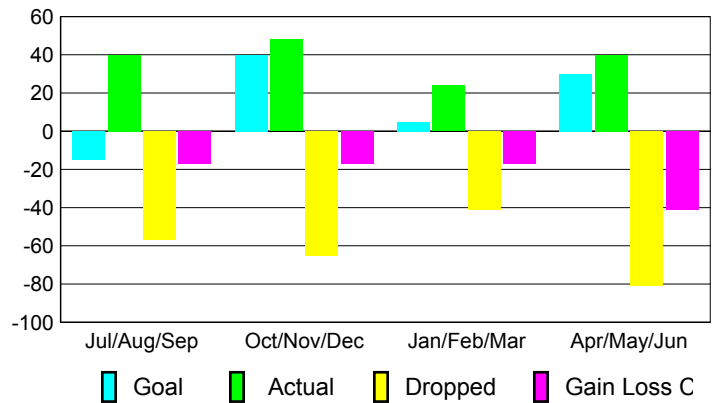

Membership Results 2009-2010

Goal, New, Dropped, Gain/Loss