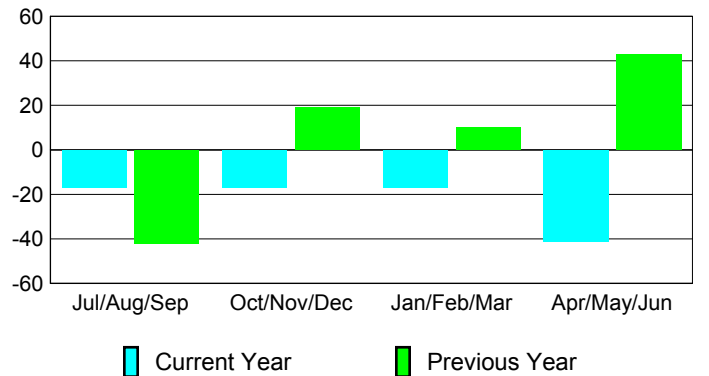

Comparison of Membership Gain/Loss

Current Year Compared to the Previous Year